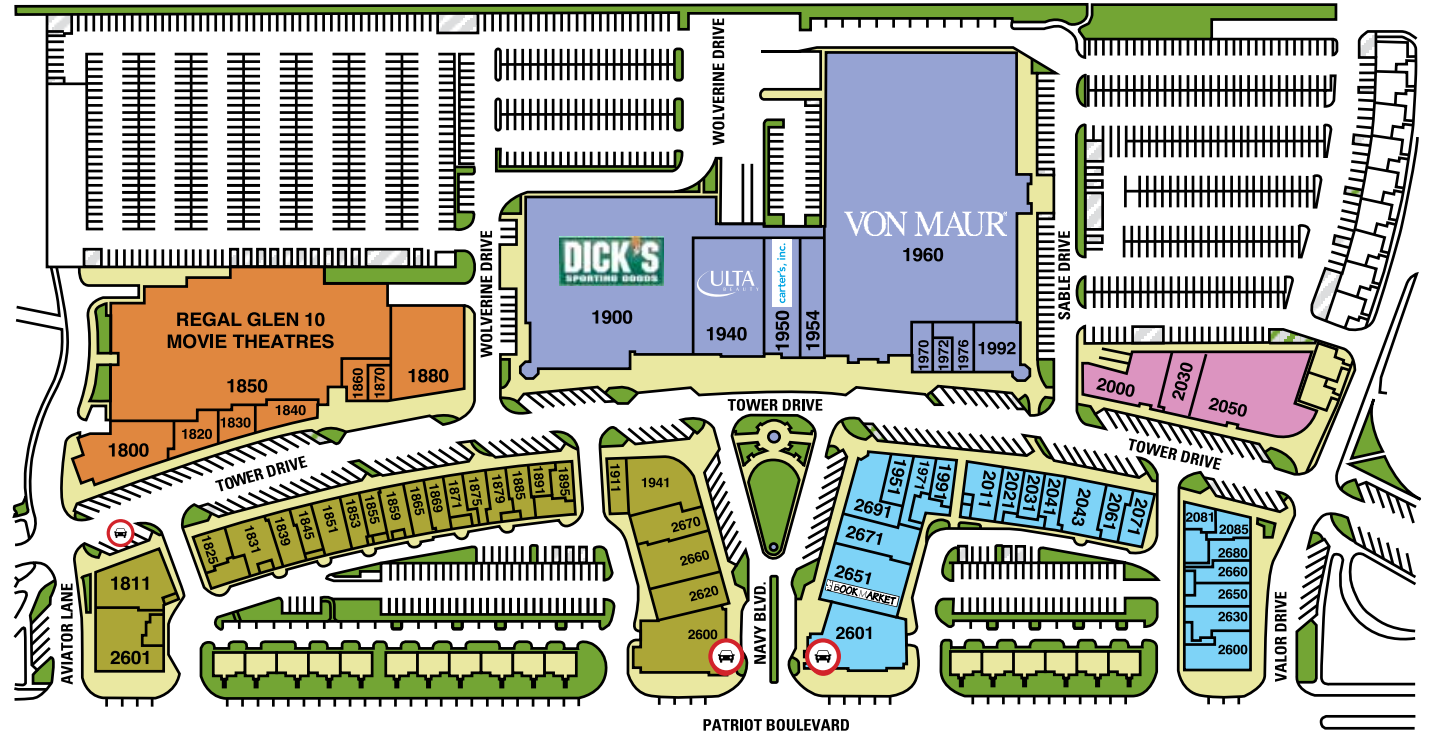

The Glen Town Center GIFT CARD

Available for purchase at the Book Market at Hangar One seven days a week. The Gift Card is welcomed anywhere in The Glen Town Center.

DIRECTIONS TO THE GLEN TOWN CENTER

Located one mile west of Waukegan Road, between Lake Avenue and Willow Road in Glenview. Turn onto Patriot Boulevard, and enter on Tower Drive.

ELECTRONICS

GameStop	998.8186	1865 Tower
Mobile Shack	(224) 521.0089	1972 Tower
Verizon Wireless	657.8100	1859 Tower

EYEWEAR AND OPTICAL

AssureVision	724.2020	1871 Tower
--------------	----------	------------

GIFTS, BOOKS & TOYS

Color Me Mine	729.7602	1855 Tower
The Book Market at Hangar One	904.7304	2651 Navy
Wishes Toy Wonderland	657.9474	1885 Tower

HEALTH & BEAUTY PRODUCTS/SERVICES

Pascal Pour Elle	901.0900	1992 Tower
Pigtails & Crewcuts	486.0700	2660 Navy
Skin Deep Medical Spa	901.0800	1992 Tower
Tru Rehab	222.4536	1976 Tower
ULTA Salon and Spa	486.9925	1940 Tower
Vitamin World	724.5092	2041 Tower

VALET PARKING Located in front of Bravo! Cucina Italiana, Jameson's Charhouse, & Ted's Montana Grill