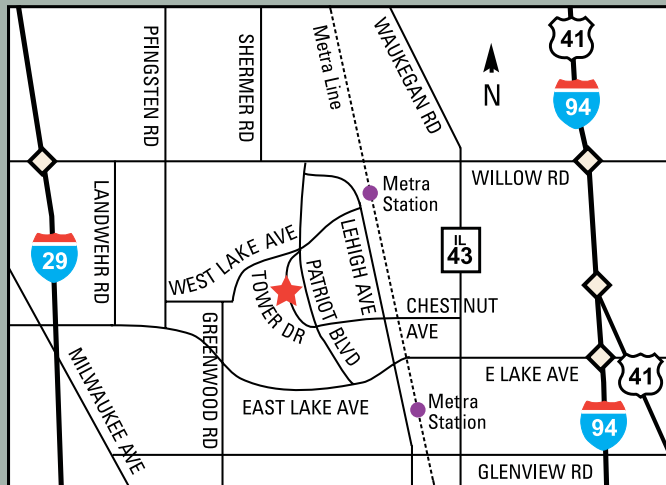

The Glen Town Center is the North Shore's perfect place for fabulous dining, distinctive shopping and exciting entertainment for the entire family. Anchored by Von Maur and Dick's Sporting Goods, the center is home to over 50 specialty shops including Jos A. Bank, more than 10 delicious restaurants and eateries including Yard House and Bravo! Cucina Italiana as well as the Regal Glen 10 Movie Theatres featuring 10 first-rate theatre screens, stadium seating and Dolby Digital Sound to ensure a perfect movie-going experience every time!

The Glen Town Center GIFT CARD

Available for purchase at the Book Market at Hangar One seven days a week. The Gift Card is welcomed anywhere in The Glen Town Center.

DIRECTIONS TO THE GLEN TOWN CENTER

Located one mile west of Waukegan Road, between Lake Avenue and Willow Road in Glenview. Turn onto Patriot Boulevard, and enter on Tower Drive.

RESTAURANTS & EATERIES

Ben & Jerry's Scoop Shop	657.8474	1860 Tower
Bravo! Cucina Italiana	724.8400	2600 Navy
The Candy Crossing	832.9080	1870 Tower
Chop It Up! Salad & Wrap Company	730.5745	2071 Tower
Cookies by Design	832.9079	2081 Tower
Cup of Cake	730.3649	1875 Tower
Jameson's Charhouse	832.9000	2601 Navy

VALET PARKING Located in front of Bravo! Cucina Italiana, Jameson's Charhouse, & Ted's Montana Grill